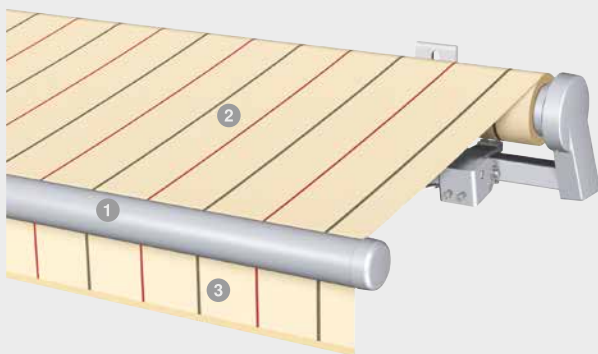

Open articulated arm awning G60

Information at a glance

Der SonnenLichtManager

Articulated arm awning G60

- 1 Projection profile
- 2 Fabric
- 3 Valance

► The benefits for you

- Universally usable
- Protection against low sun by setting the inclination angle to up to 85°
- Large selection of design options
- LB model available for large projection with small awning width

► Features

- Construction limit values:
 - max. width: 7,000 mm
 - 13,500 mm (coupled unit)
 - max. projection: 4,000 mm
- max. inclination angle: 85°
- Articulated arm: power transmission through chain, cable, optional: segment
- Drive: motor, optional: radio motor, solar drive, crank
- Powder-coated in accordance with WAREMA Colour World
- Fabric: Standard/Lumera acrylic fabric, optional: All Weather acrylic fabric, Perfora acrylic fabric, Soltis 92 fabric
- Brilliant extras: valance roller blind with crank/motor or WMS Comfort control, integrated LED strips, LED strip light rail, radiant heater, WMS Wind sensor, fabric lettering (screen printing)
- Wall and ceiling installation, rafter installation