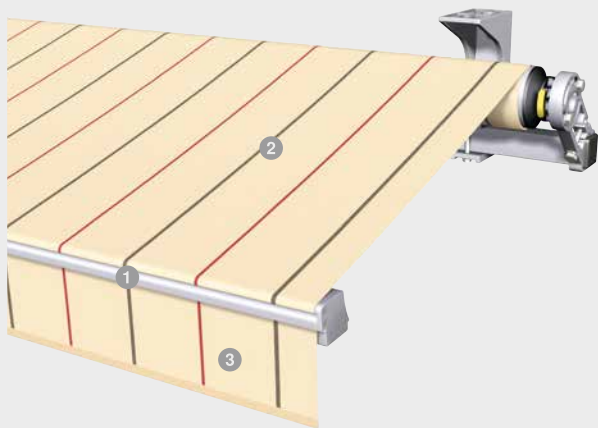

Open articulated arm awning 530

Information at a glance

Der SonnenLichtManager

Articulated arm awning 530

- 1 Projection profile
- 2 Fabric
- 3 Valance

► The benefits for you

- Universally usable
- Protection against low sun by setting the inclination angle to up to 90°
- Large selection of design options
- LB model available for large projection with small awning width

► Features

- Construction limit values:
 - max. width: 6,000 mm
 - max. projection: 3,000 mm
- max. inclination angle: 90°
- Articulated arm: power transmission through textile tape
- Drive: motor, optional: radio motor, solar drive, crank
- Powder-coated in RAL 90016, RAL 9006, optional in accordance with WAREMA Colour World
- Fabric: Standard/Lumera acrylic fabric, optional: All Weather acrylic fabric, Perfora acrylic fabric, Soltis 92 fabric
- Brilliant extras: LED strip light rail, radiant heater, WMS Wind sensor, fabric lettering (screen printing)
- Wall and ceiling installation, rafter installation